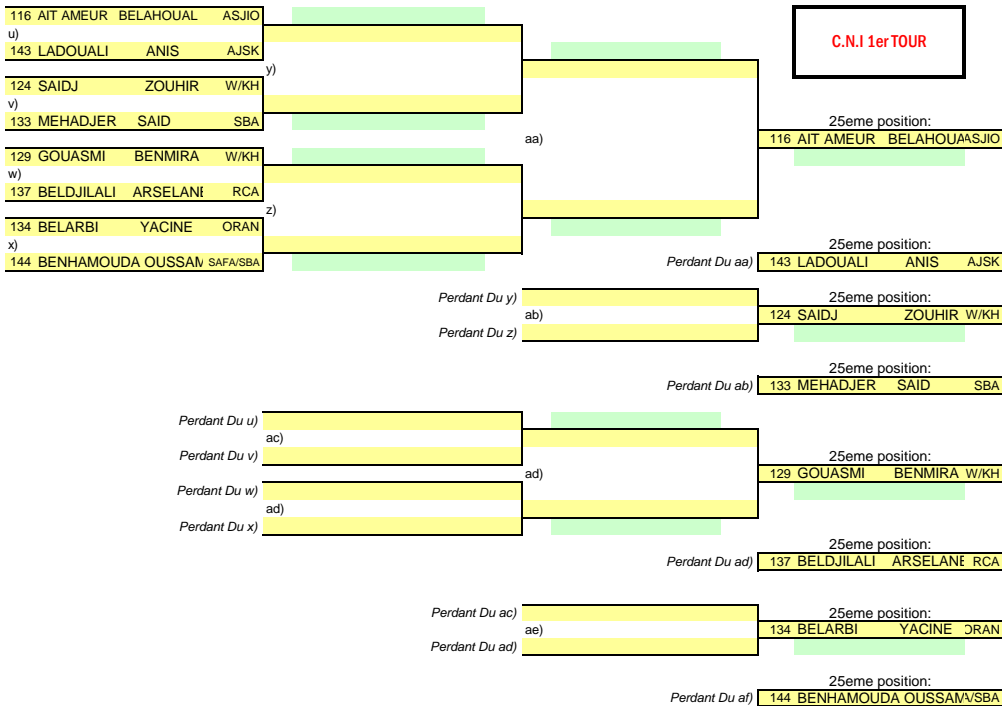

Critérium National 2 Messieurs - Positions 25 - 32